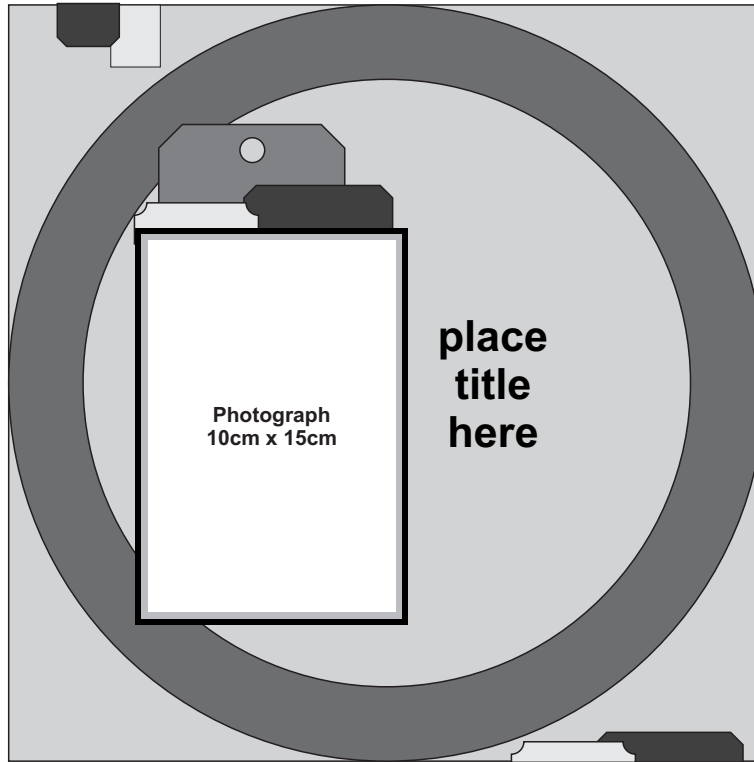

SCRAP SAVVY WORKSHOP 55

SUPPLIES	PHOTOGRAPGH SIZES	PHOTO MATS
<p>Base Page 1 x plain cardstock (30.5cm x 30.5cm)</p> <p>Photo Mats 1 x light and 1 x dark plain cardstock</p> <p>Pattern Paper 1 x pattern paper</p> <p>Embellishments</p> <p>Sentiments</p> <p>Title</p>	<p>1 @ 10cm x 15cm (P)</p>	<p>Light cardstock 1 @ 10.5cm x 15.5cm</p> <p>Dark Cardstock 1 @ 11cm x 16cm</p>

CUTTING LIST

<p>Pattern 1</p> <p>1 @ 30.5cm x 30.5cm fussy cut the wreath</p>		