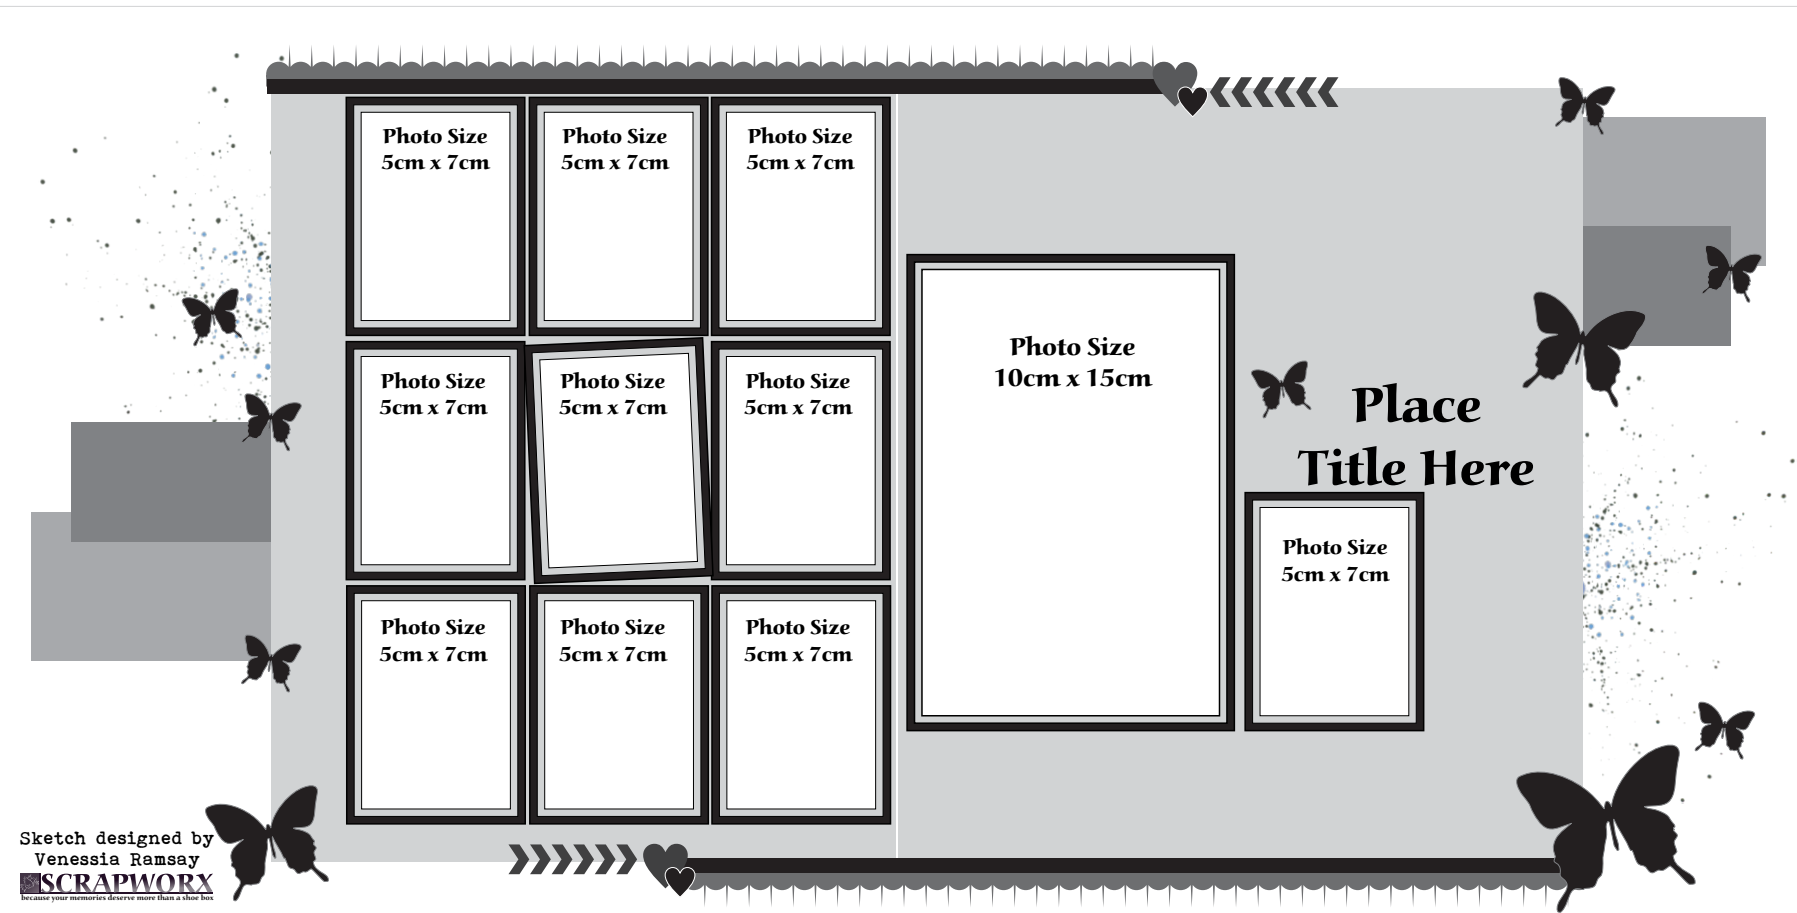

Sketch #1 vs 1 : September 2021

PHOTOGRAPGH SIZES:

1 @ 10cm x 15cm (P)

10 @ 5cm x 7cm (P)

PHOTO MATS:

■ Dark Plain Cardstock

■ Light Plain Cardstock

Sketch designed by

Venessia Ramsay

SCRAPWORX

Pattern 1

Cut 2 pieces @ 10cm x 4cm

Pattern 2

Cut 2 pieces @ 10cm x 5cm

Pattern 3

Cut 1 piece @ 23cm x 26cm - right

Cut 1 piece @ 21cm x 26cm - Left

Background

2 x 30.5cm x 30.5cm use either 2 pattern papers or 2 plain cardstock