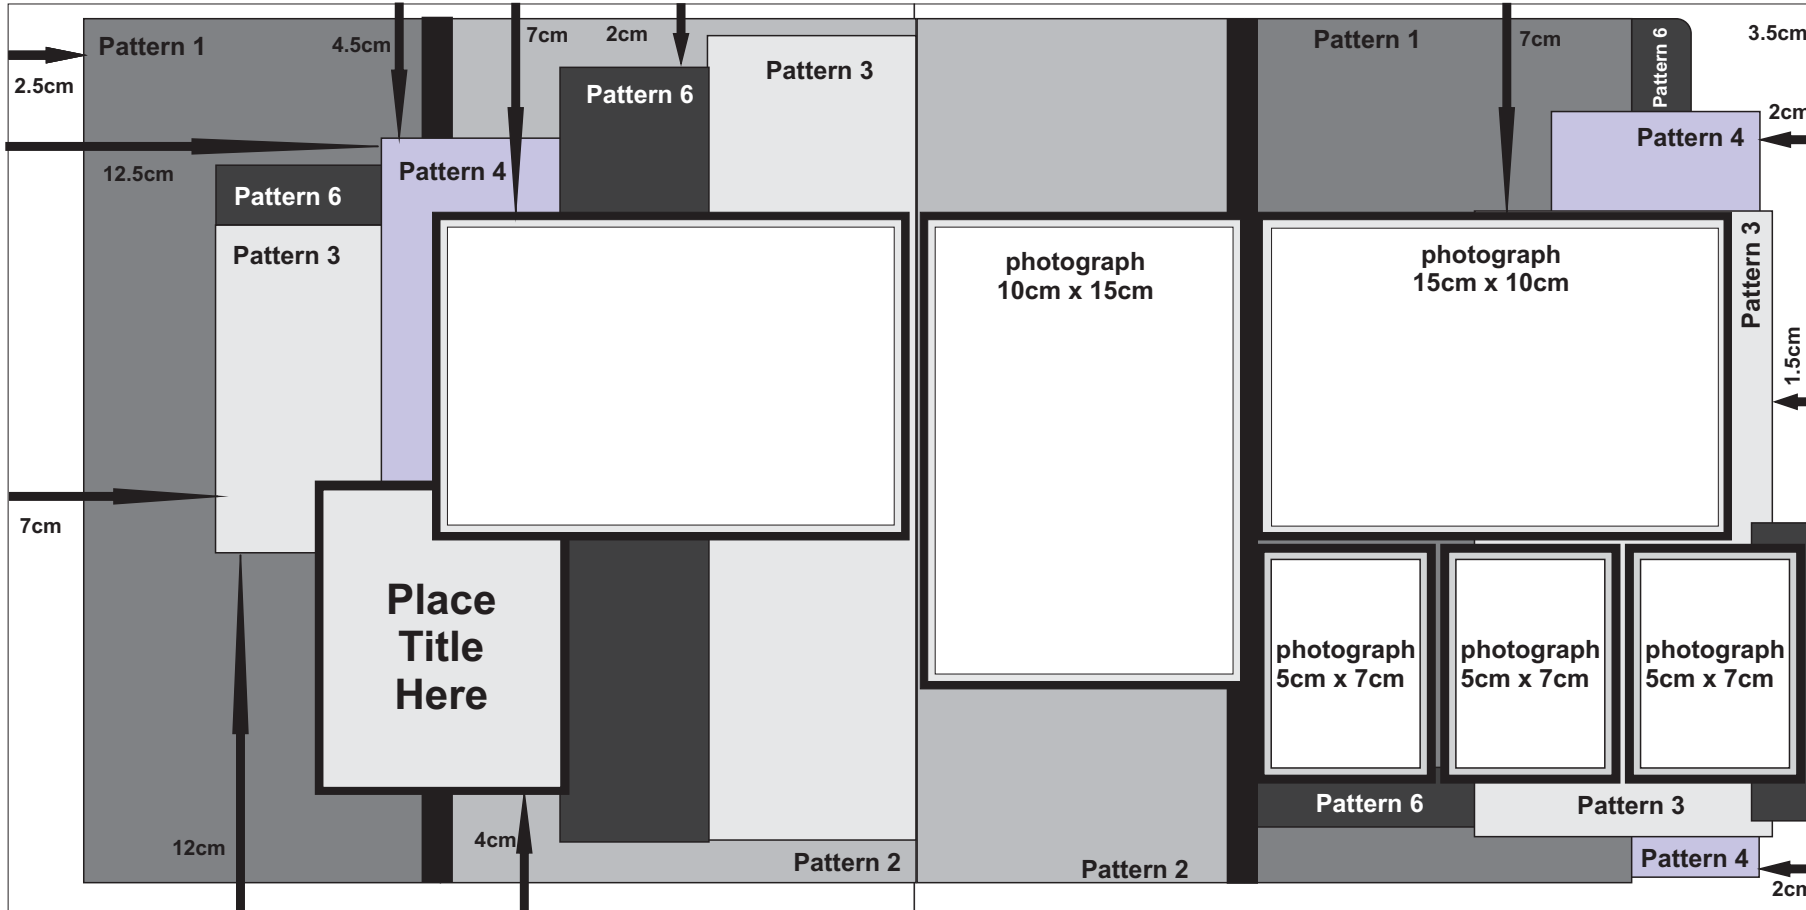

Scrapbooking Workshop - Remember This

PHOTOGRAPH SIZES:

- 2 @ 15cm x 10cm (L)
- 1 @ 10cm x 15cm (P)
- 3 @ 5cm x 7cm (P)

PHOTO MATS:

- 1 x Dark Plain Cardstock
- 1 x Light Plain Cardstock

Pattern 1
 1 @ 12cm x 29cm - Left
 1 @ 13cm x 29cm - Right

Pattern 2
 1 @ 16cm x 29cm - Left
 1 @ 11cm x 29cm - Right

Pattern 3
 1 @ 6.5cm x 27.5cm - Left
 1 @ 11cm x 9.5cm - Left
 1 @ 10cm x 21cm - Right

Pattern 4
 1 @ 7cm x 15cm - Left
 1 @ 7cm x 12.5cm - Right
 1 @ 7cm x 3cm - Right

Pattern 5
 1 @ 29cm x 1cm - Left
 1 @ 29cm x 1cm - Right

Pattern 6
 1 @ 5.5cm x 26cm - Left
 1 @ 10cm x 2cm - Left
 1 @ 10cm x 2cm - Right
 1 @ 2cm x 5.5cm - Right